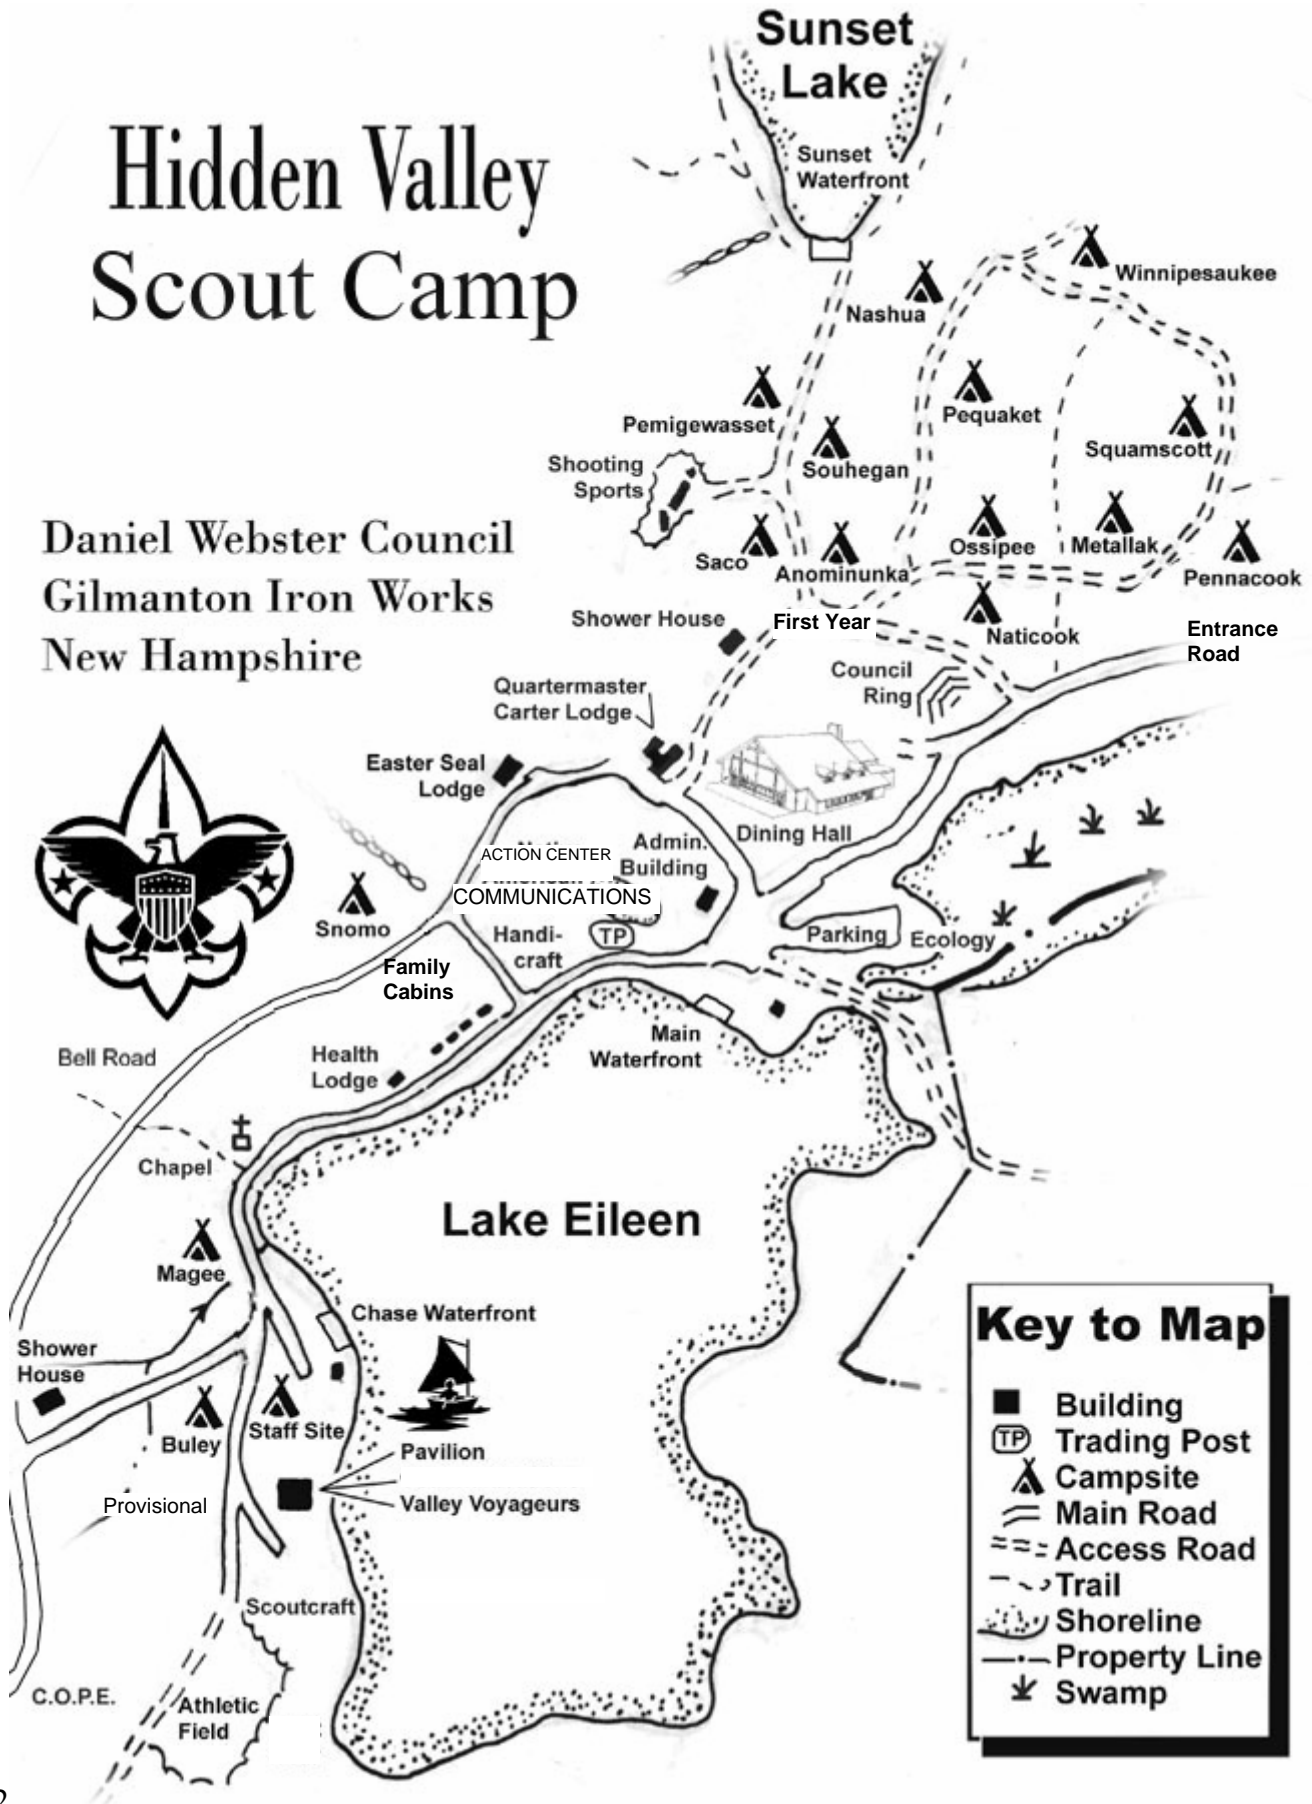

Hidden Valley Scout Camp

Daniel Webster Council
 Gilmanton Iron Works
 New Hampshire

Key to Map

- Building
- Ⓣ Trading Post
- ⛛ Campsite
- == Main Road
- - - Access Road
- · - Trail
- ⋯ Shoreline
- Property Line
- ⚡ Swamp